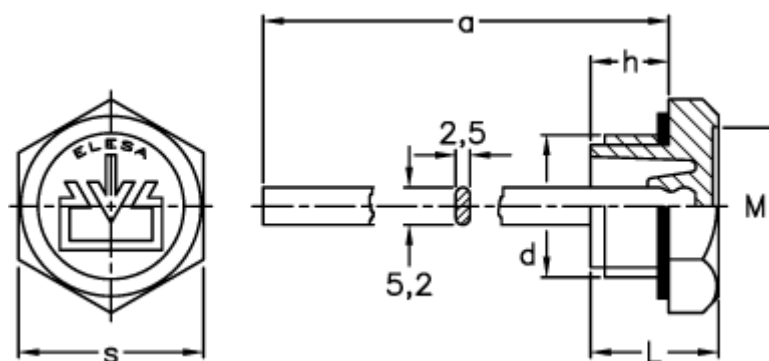

# Data Sheet

Article number: 2311059511

Description: E+G Oil fill plug, w/breather hole  
TCD.20x1,5+a, black

## Measures

a	= 195
d	= M20x1,5
h	= 11
L	= 18
M	= 20.5
s	= 26
Tightening torque N m = 8 til 10	